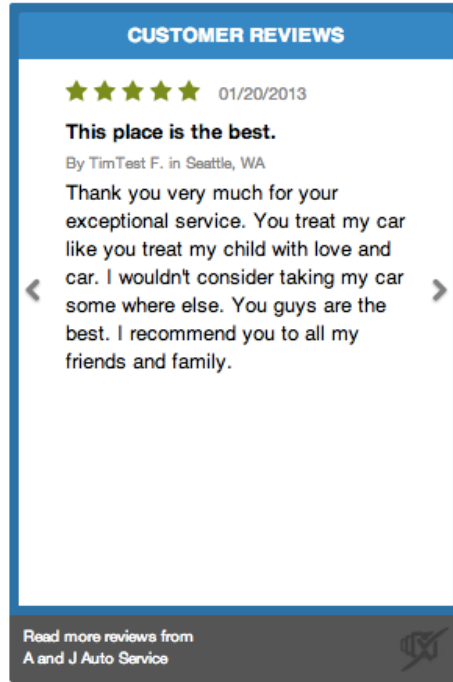

8. Slim Streaming Widget

290x440px

Streaming reviews widget rotates through recent reviews. Size is similar to Facebook's Activity Feed. Colors and title are customizable.